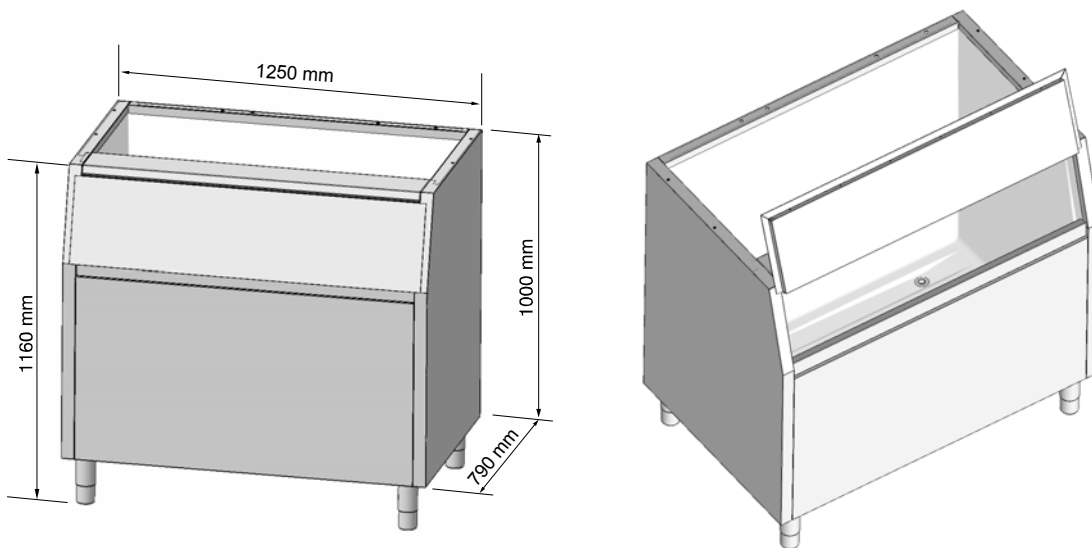

NEWS LETTER - NEW BIN T830

Dear Customer,

We are pleased to introduce the **new BIN T830** which is going to definitively substitute the actual models **BIN T600, T850, T880**.

Hereunder the **technical details** referred to the BIN T830:

- **Capacity:** kg 350
- **Insulation:** suitable to grant long lasting ice
- **Materials used:** suitable to the contact with aliments and respecting the EC Directives
- **Inside bin:** Polyethylene
- **Structure:** wholly in Stainless Steel 18/8 "scotch brite"
One block structure (contrarily to the actual bins composed by two pieces). The sizes have been reduced to make easier the access through doors.
- **Sizes:** mm W 1250 - D 790 - H 1000
(sizes of the actual bins are mm: W 1250 - D 900 - H 1000)
- **Feet:** Stainless Steel, adjustable H 100÷160 mm

The new **BIN T830** will be supplied starting from next **MAY 2007**.
Same may be **combined with the following ice makers models**. Here under the relative application codes, that shall be used in occasion of your requests:

Code	Description	Code	Description
83192SV000000	BIN T830*CM650/CV1650	83192SV400000	BIN T830*SM750
83192SV100000	BIN T830*CM350	83192SV500000	BIN T830*SM1750
83192SV200000	BIN T830*CV475-950	83192SV600000	BIN T830*SPLIT750
83192SV300000	BIN T830*GM500-1100	83192SV700000	BIN T830*SPLIT1750