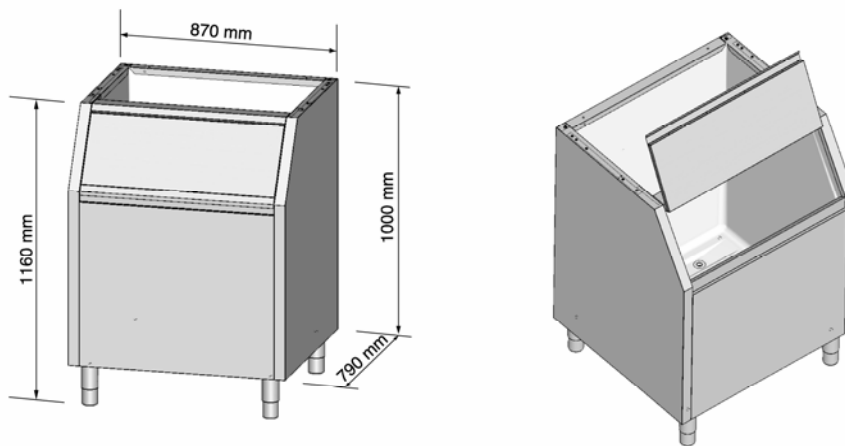

## **NEWS LETTER - NEW BIN T420**

Dear Customer,

We are pleased to introduce the **new BIN T420**, which is going to definitively replace the actual models **BIN T260 e T400**.

Hereunder the **technical details** referred to the **BIN T420**:

- **Capacity:** kg 200
- **Insulation:** suitable to grant long lasting ice
- **Materials used:** suitable to the contact with aliments and respecting the EC Directives, easy to clean
- **Inside bin:** Polyethylene
- **Structure:** wholly in Stainless Steel 18/8 “scotch brite”  
One block structure (contrarily to the actual bins composed by two pieces). The sizes have been modified to make easier the access through doors.
- **Sizes:** mm W 870 - D 790 - H 1000  
(sizes of the actual bins are mm: W 862 - D 840 - H 850)
- **Feet:** Stainless Steel, adjustable H 100÷160 mm

www.ntfice.it

The **BIN T420** will be supplied starting from October 2007 onwards and will be predisposed to install the following ice makers. Hereunder the relative application codes, that shall be used in occasion of your future requests: